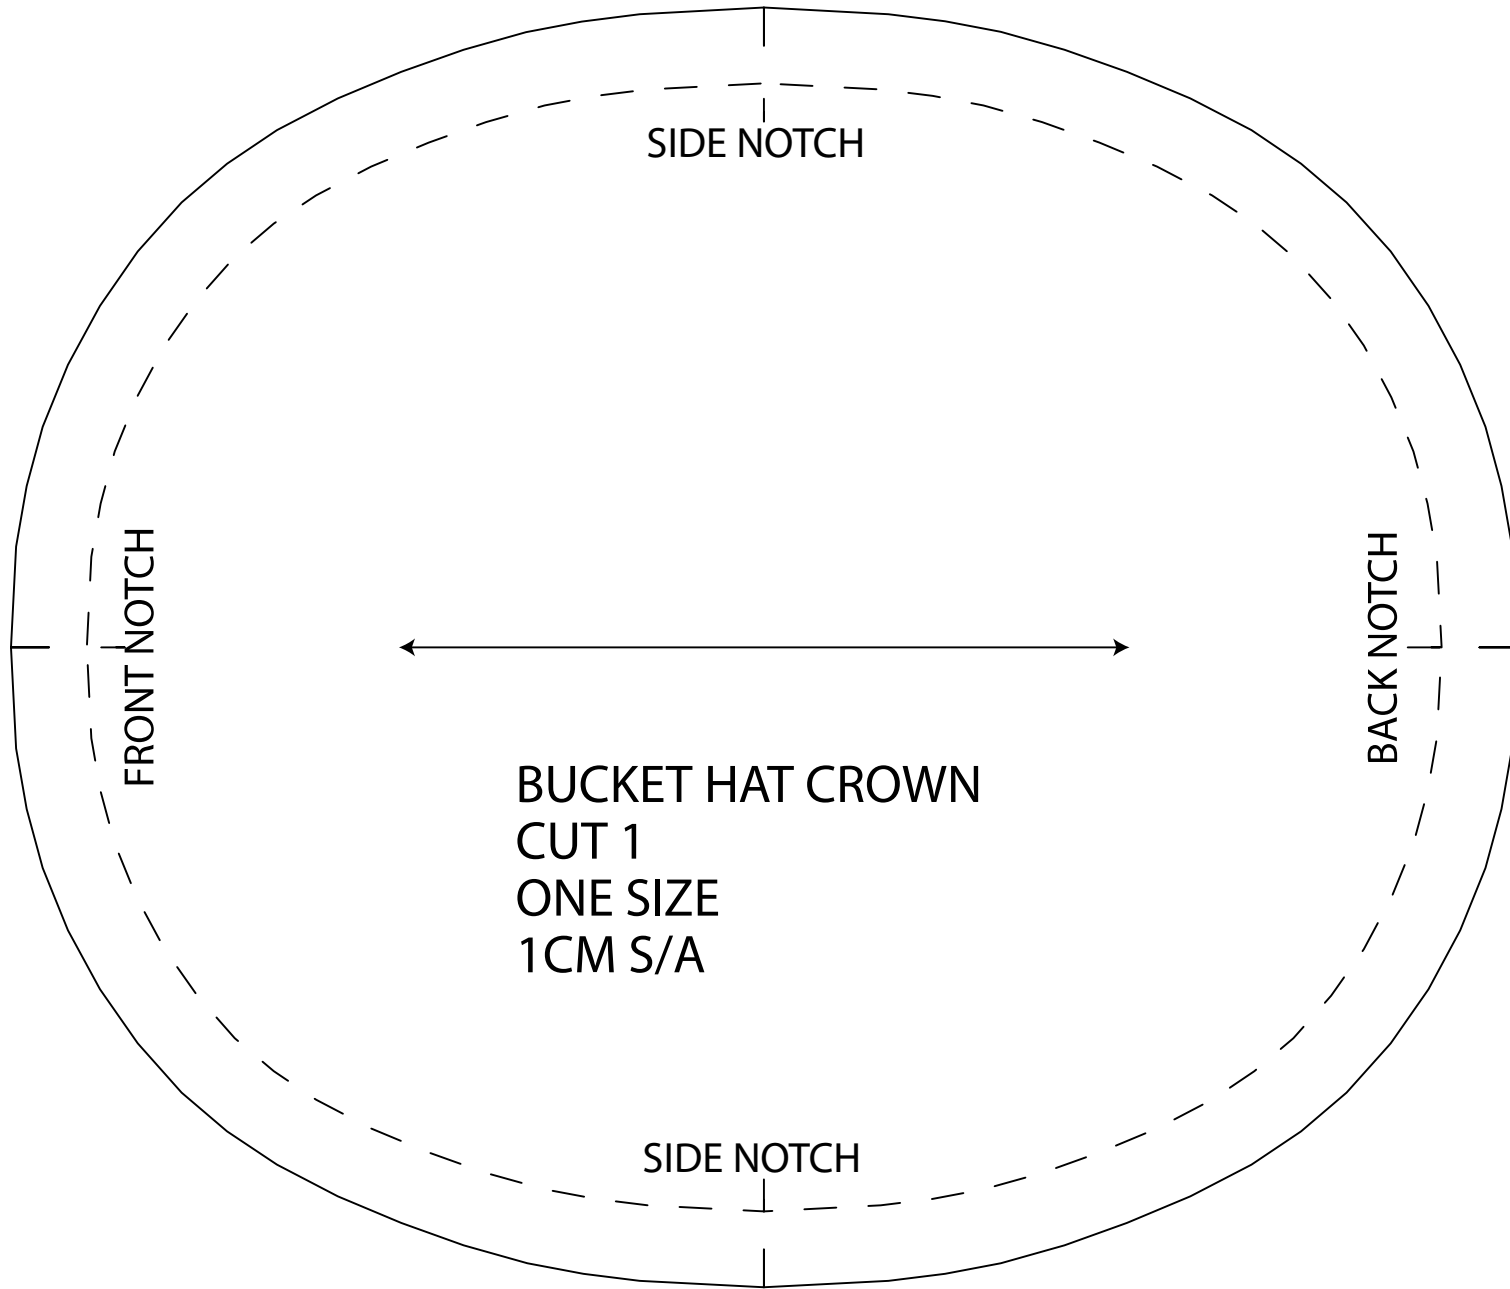

1

2

CENTRE NOTCH

BUCKET HAT BRIM  
CUT 4  
ONE SIZE  
1CM S/A

CENTRE NOTCH