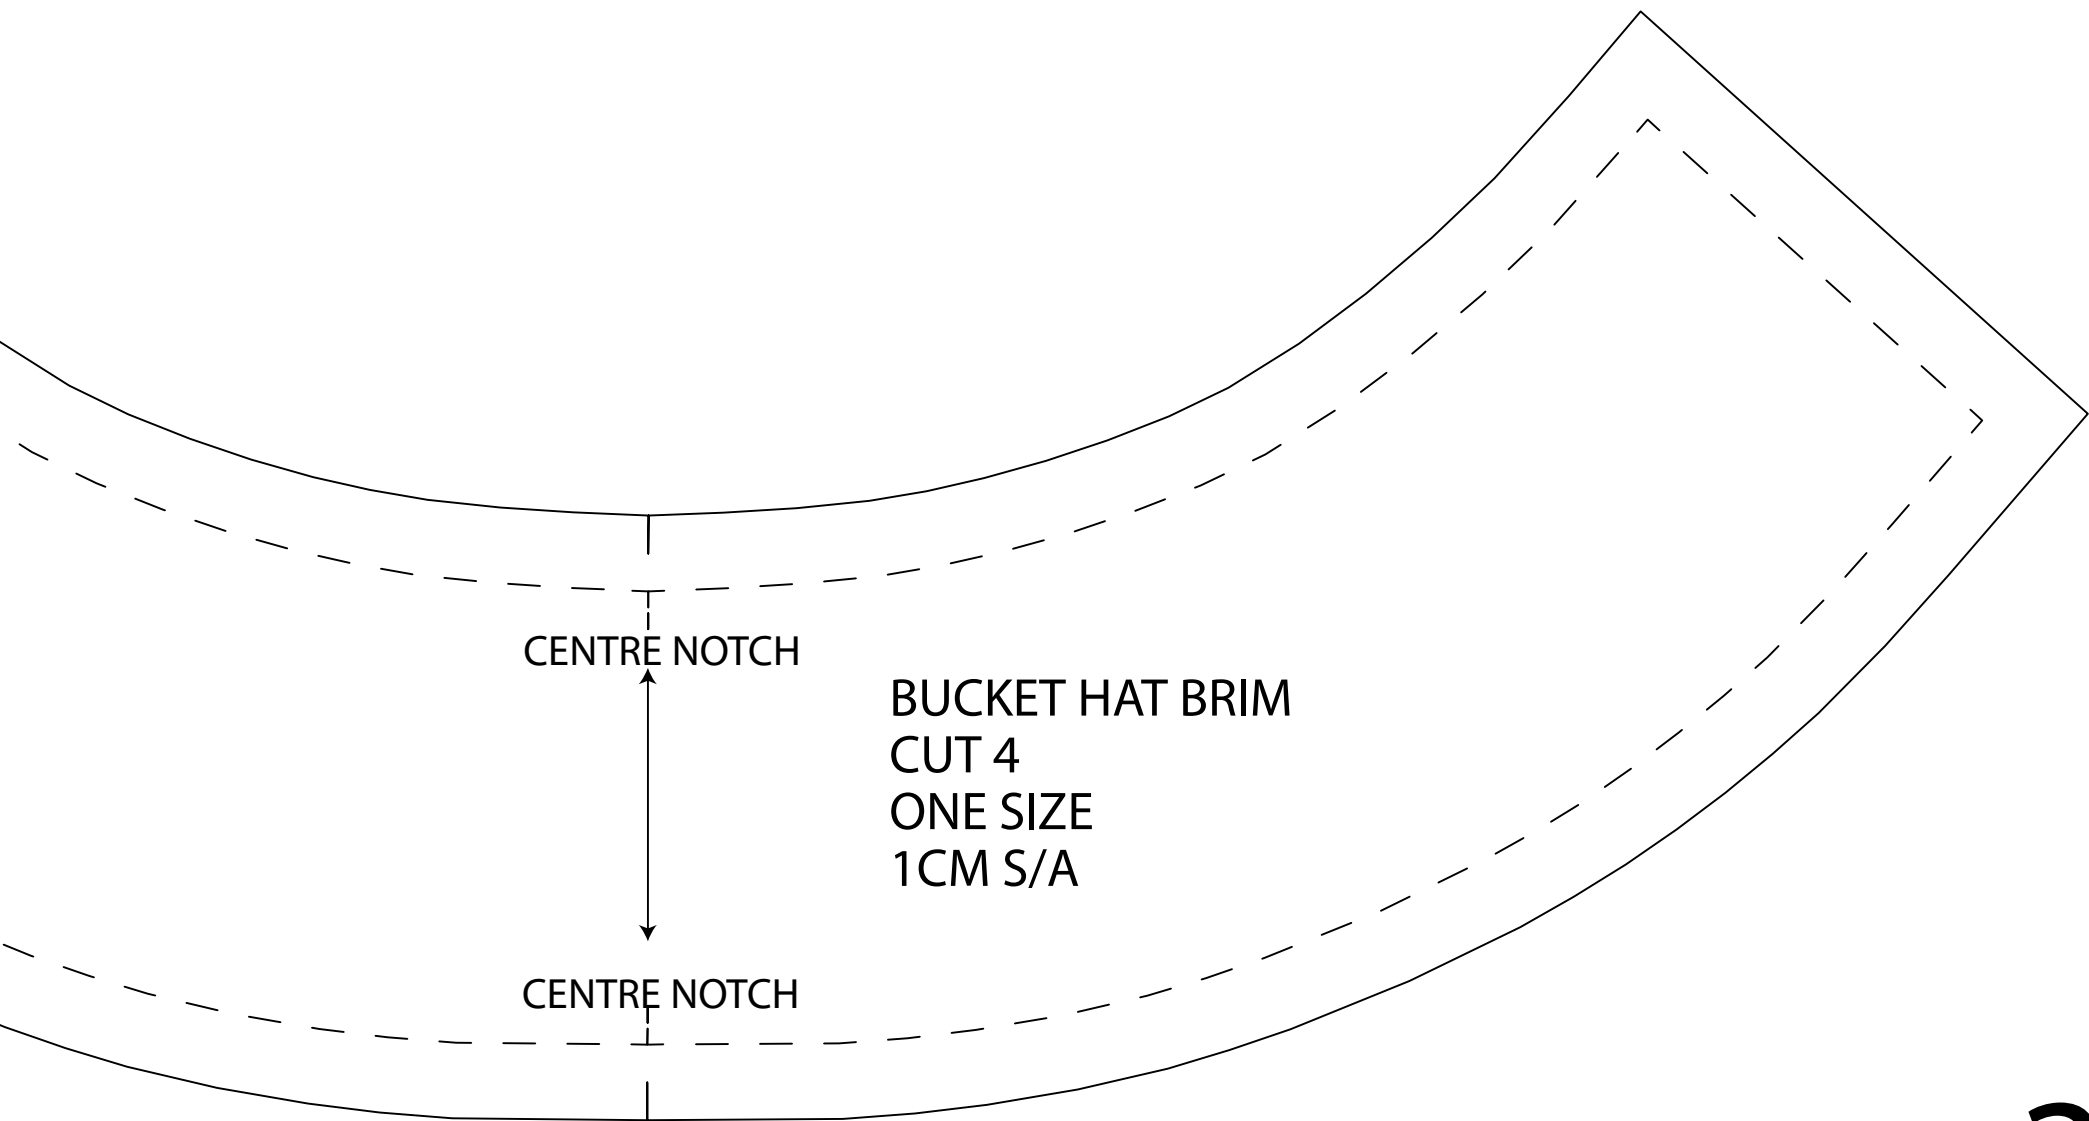

1

2

CENTRE NOTCH

BUCKET HAT BRIM  
CUT 4  
ONE SIZE  
1CM S/A

CENTRE NOTCH